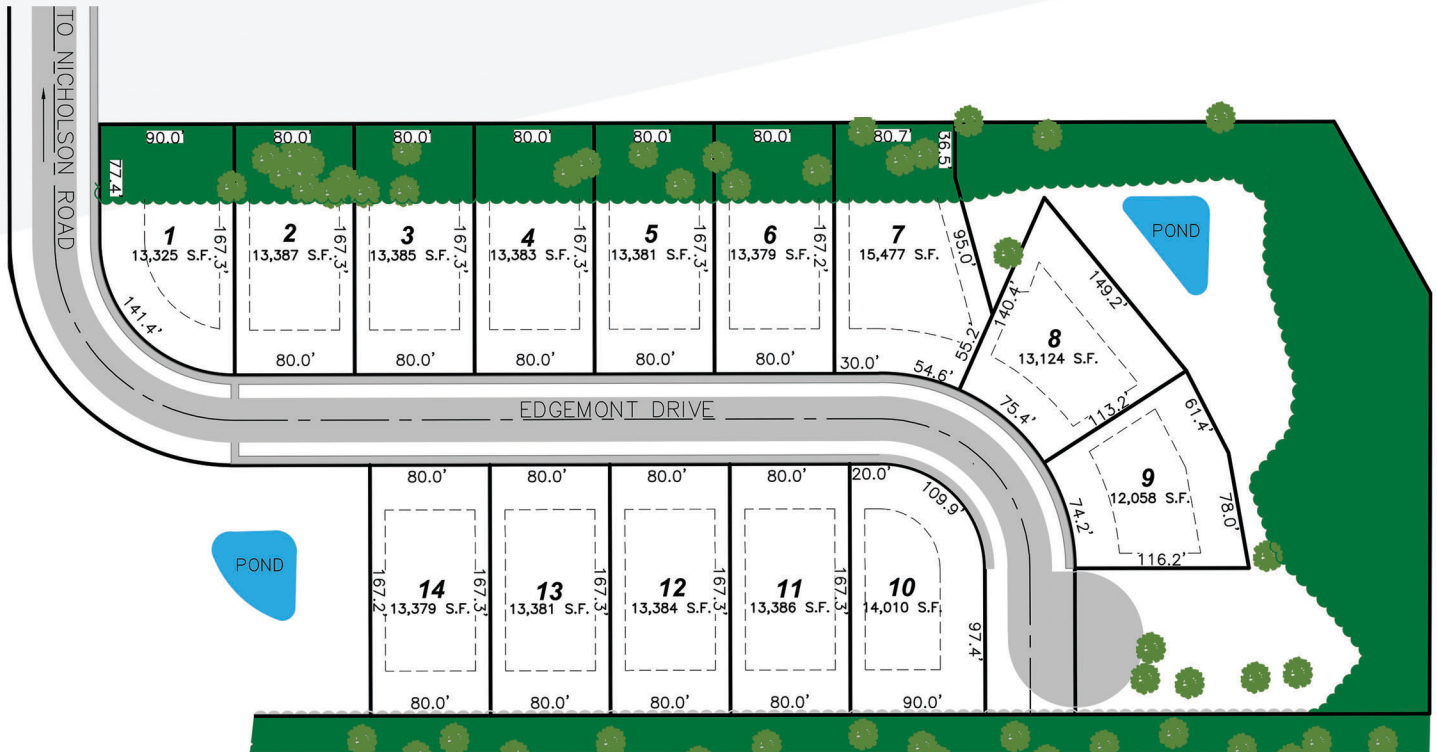

## Edgemont Estates | Oak Creek, WI

Lot #	Lot Size (Sq. Ft.)	Price	Elevation/Setting	Status
1	13,325	\$ 159,900	Flat backs to trees	
2	13,387	\$ 169,900	Flat backs to trees	Hold
3	13,385	\$ 170,900	Flat backs to trees	
4	13,383	\$ 171,900	Flat backs to trees	
5	13,381	\$ 172,900	Flat backs to trees	
6	13,379	\$ 173,900	Flat backs to trees	
7	15,477	\$ 179,900	Flat backs to mature forest	Hold
8	13,184	\$ 183,900	Flat backs to mature forest	Hold
9	12,058	\$ 184,900	Flat backs and sides to mature forest	Hold
10	14,010	\$ 167,900	Flat backs to nature/trees	Hold
11	13,386	\$ 180,900	Flat backs to nature/trees	
12	13,384	\$ 180,900	Flat backs to nature/trees	
13	13,381	\$ 181,900	Flat backs to mature forest	
14	13,379	\$ 182,900	Flat backs and sides to mature forest	Hold

Directions to the subdivision: Hwy 100 to South Nicholson Road, south past Oakwood Road. Subdivision is under construction on the east side of Nicholson just north of East Elm Road.

They are currently taking reservations on the lots.

## Architectural Control Requirements

One story minimum: 1,800 sq. ft. Two story minimum: 2,200 sq. ft. Multi/Bi-Level: 2,000 sq. ft. above front yard grade. Setbacks 10' side, 30' street/rear. Water and sewer laterals to lot line, sidewalks, curb and gutter to all lots.